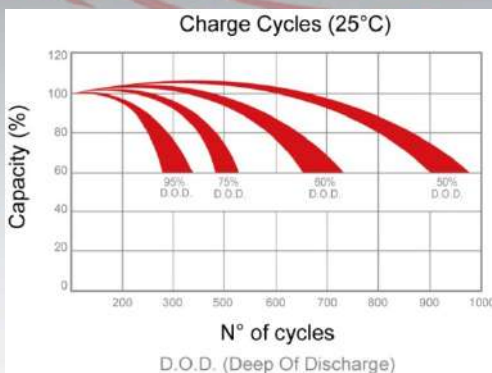

CODICE/CODE: **ZL060100**

Batteria sigillata AGM DEEP-CYCLE (uso ciclico)
DEEP-CYCLE AGM maintenance free battery

Volt		6V
Capacity/capacità (20h)		200Ah
Capacity/capacità 25°C	10h	180Ah
	5h	165Ah
	1h	110Ah
Internal Resistance	Full Charged Battery 25°C	≤3.0m Ω
Capacity affected by Temperature/Effetti della temperature sulla capacità	40°C	102%
	25°C	100%
	0°C	85%
Self-Discharge 25°C Capacity / Autoscarica a 25°C	after 3 month storage	90%
	after 6 month storage	80%
	after 12 month storage	62%
Charge cycle/ Ciclo di carica	IU + h	"In" max. 40Amp; "V1" 2.43V/cell
	IUIa	"In" max. 40Amp; "V1" 7.2Volt; "If" 2Amp.

Amp. (25°C)

F.V/Time	5min	10min	15min	30min	45min	1h	2h	3h	5h	8h	10h	20h
1.60V	475.2	302.9	257.4	164.3	120.8	110.9	70.5	49.5	33.7	22.2	19.8	11.0
1.65V	466.6	297.4	252.7	161.4	118.6	108.9	69.2	48.6	33.0	21.8	19.4	10.8
1.70V	457.9	291.9	248.0	158.4	116.4	106.8	67.9	47.7	32.4	21.4	19.1	10.6
1.75V	449.3	286.4	243.4	155.4	114.2	104.8	66.6	46.8	31.8	21.0	18.7	10.4
1.80V	432.0	275.4	234.0	149.4	109.8	100.8	64.1	45.0	30.6	20.2	18.0	10.0

Watts (25°C)

F.V/Time	5min	10min	15min	30min	45min	1h	2h	3h	5h	8h	10h	20h
1.60V	914.8	583.2	495.5	316.4	232.5	213.4	135.7	95.3	64.8	42.7	38.1	21.2
1.65V	898.1	572.6	486.5	310.6	228.3	209.6	133.2	93.6	63.6	41.9	37.4	20.8
1.70V	881.5	562.0	477.5	304.9	224.0	205.7	130.8	91.8	62.4	41.1	36.7	20.4
1.75V	864.9	551.4	468.5	299.1	219.8	201.8	128.3	90.1	61.3	40.4	36.0	20.0
1.80V	831.6	530.1	450.5	287.6	211.4	194.0	123.4	86.6	58.9	38.8	34.7	19.2