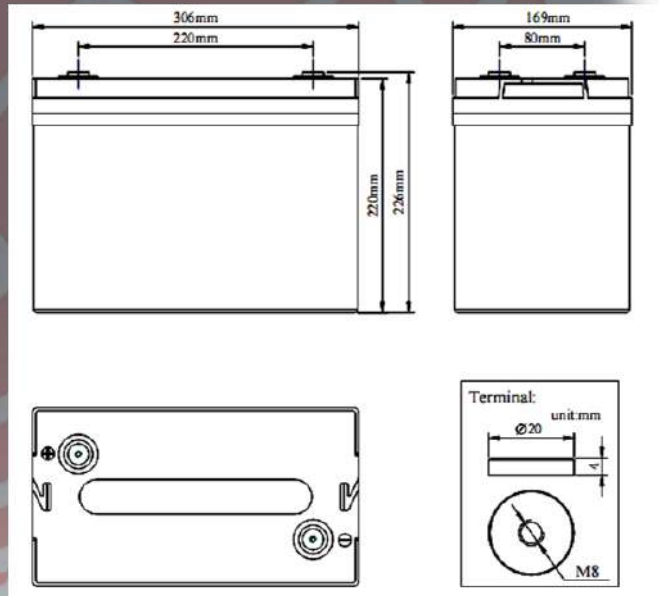

Charge cycle for sealed batteries (GEL/AGM): IU + holding

"IUIa" charge cycle is always recommended in case of more than 2 batteries in series
Ciclo di carica "IUIa" è sempre necessario qualora ci siano più di 2 batterie collegate in serie

IUIa charge cycle