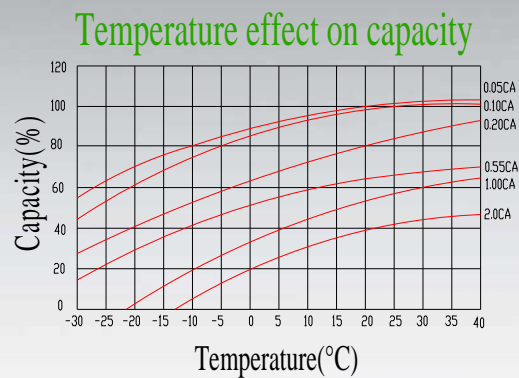

Charge cycle for sealed batteries (GEL/AGM): IU + holding

"IUIa" charge cycle is always recommended in case of more than 2 batteries in series
Ciclo di carica "IUIa" è sempre necessario qualora ci siano più di 2 batterie collegate in serie

IUIa charge cycle