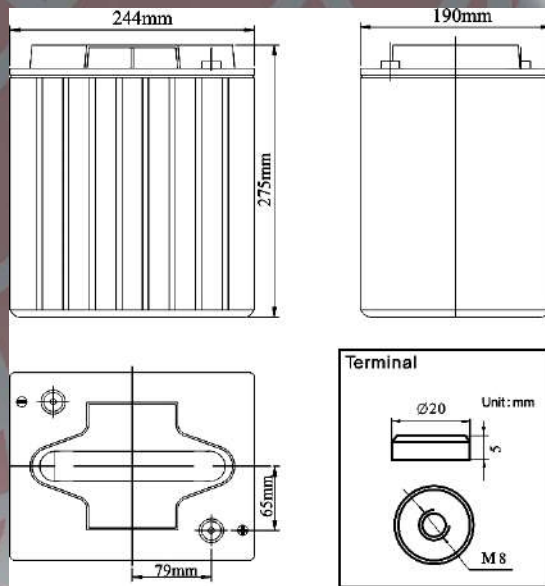

Charge cycle for sealed batteries (GEL/AGM): IU + holding

“IUa” charge cycle is always recommended in case of more than 2 batteries in series

Ciclo di carica “IUa” è sempre necessario qualora ci siano più di 2 batterie collegate in serie

IUa charge cycle