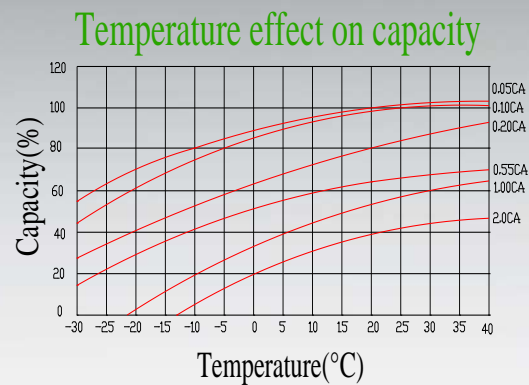

Charge cycle for sealed batteries (GEL/AGM): IU + holding

“IUa” charge cycle is always recommended in case of more than 2 batteries in series

Ciclo di carica “IUa” è sempre necessario qualora ci siano più di 2 batterie collegate in serie

IUa charge cycle