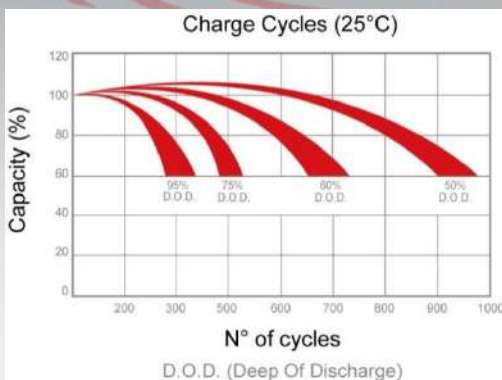

CODICE/CODE: **ZL060115**

Batteria sigillata AGM DEEP-CYCLE (uso ciclico)
DEEP-CYCLE AGM maintenance free battery

Volt		6V
Capacity/capacità (20h)		225Ah
Capacity/capacità 25°C	10h	203Ah
	5h	190Ah
	1h	124.7Ah
Internal Resistance	Full Charged Battery 25°C	≤2.7m Ω
Capacity affected by Temperature/Effetti della temperature sulla capacità	40°C	102%
	25°C	100%
	0°C	85%
Self-Discharge 25°C Capacity / Autoscarica a 25°C	after 3 month storage	90%
	after 6 month storage	80%
	after 12 month storage	62%
Charge cycle/ Ciclo di carica	IU + h	"In" max. 45Amp; "V1" 2.43V/cell
	IUIa	"In" max. 45Amp; "V1" 7.2Volt; "If" 2Amp.

Amp. (25°C)

F.V/Time	5min	10min	15min	30min	45min	1h	2h	3h	5h	8h	10h	20h
1.60V	534.6	340.8	289.6	184.9	135.9	124.7	79.5	55.7	37.9	24.9	22.3	12.4
1.65V	524.9	334.6	284.3	181.5	133.4	122.5	78.0	54.7	37.2	24.5	21.9	12.1
1.70V	515.2	328.4	279.0	178.2	130.9	120.2	76.6	53.7	36.5	24.0	21.5	11.9
1.75V	505.4	322.2	273.8	174.8	128.5	117.9	75.2	52.7	35.8	23.6	21.1	11.7
1.80V	486.0	309.8	263.3	168.1	123.5	113.4	72.3	50.6	34.4	22.7	20.3	11.25

Watts (25°C)

F.V/Time	5min	10min	15min	30min	45min	1h	2h	3h	5h	8h	10h	20h
1.60V	1029.1	656.1	557.4	355.9	261.6	240.1	153.0	107.2	72.9	48.0	42.9	23.8
1.65V	1010.4	644.1	547.3	349.4	256.8	235.8	150.2	105.2	71.6	47.2	42.1	23.4
1.70V	991.7	632.2	537.2	343.0	252.1	231.4	147.5	103.3	70.2	46.3	41.3	23.0
1.75V	973.0	620.3	527.0	336.5	247.3	227.0	144.7	101.4	68.9	45.4	40.5	22.5
1.80V	935.6	596.4	506.8	323.5	237.8	218.3	139.1	97.5	66.3	43.7	39.0	21.7