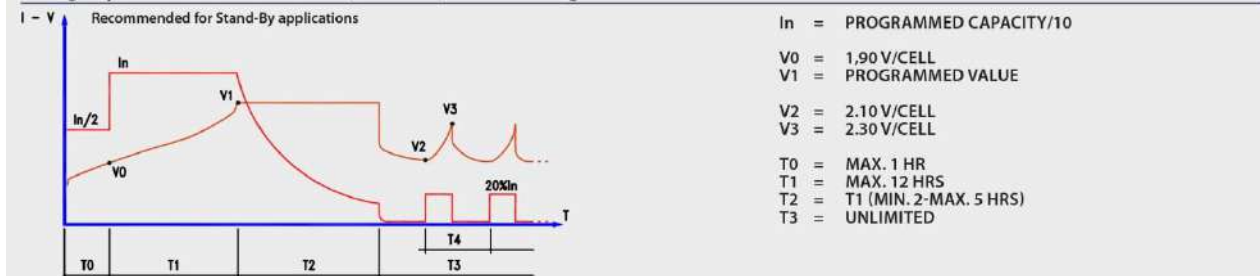

Charge cycle for sealed batteries (GEL/AGM): IU + holding